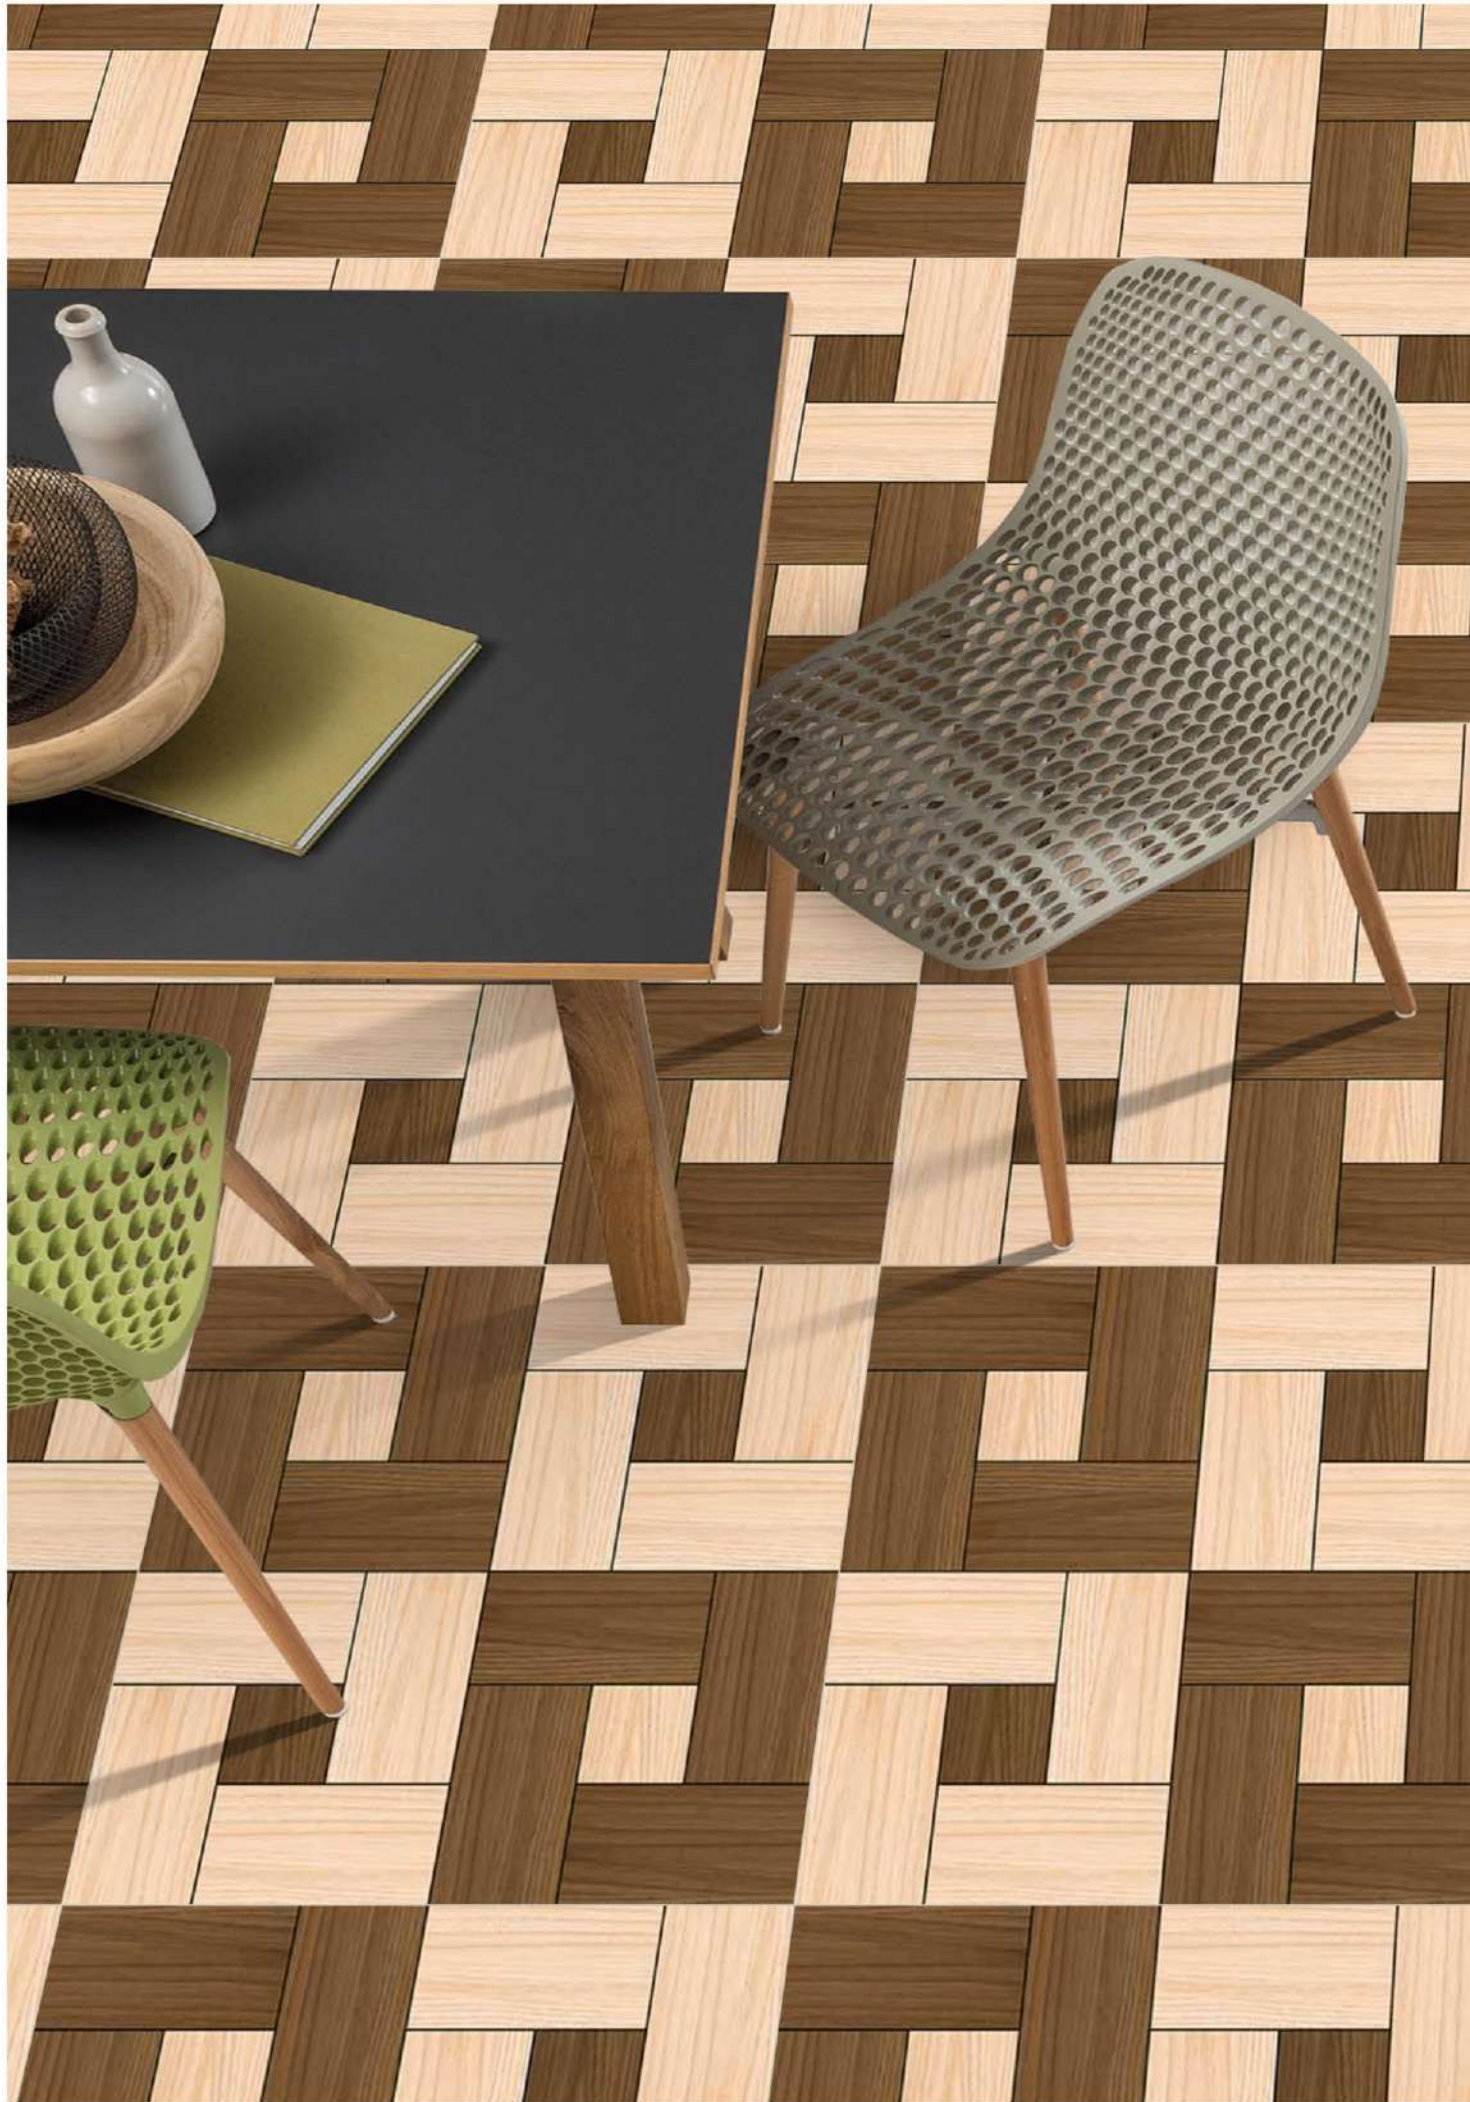

Design Code:- S-0038

SUGAR FINISH

-  Applicable On Wall & Floor
-  HD Clarity
-  Geometric Variation 3mm±
-  Zero Maintenance
-  Eco Friendly

Design Code:- **S-0039**

SUGAR FINISH

-  Applicable On Wall & Floor
-  HD Clarity
-  Geometric Variation 3mm±
-  Zero Maintenance
-  Eco Friendly