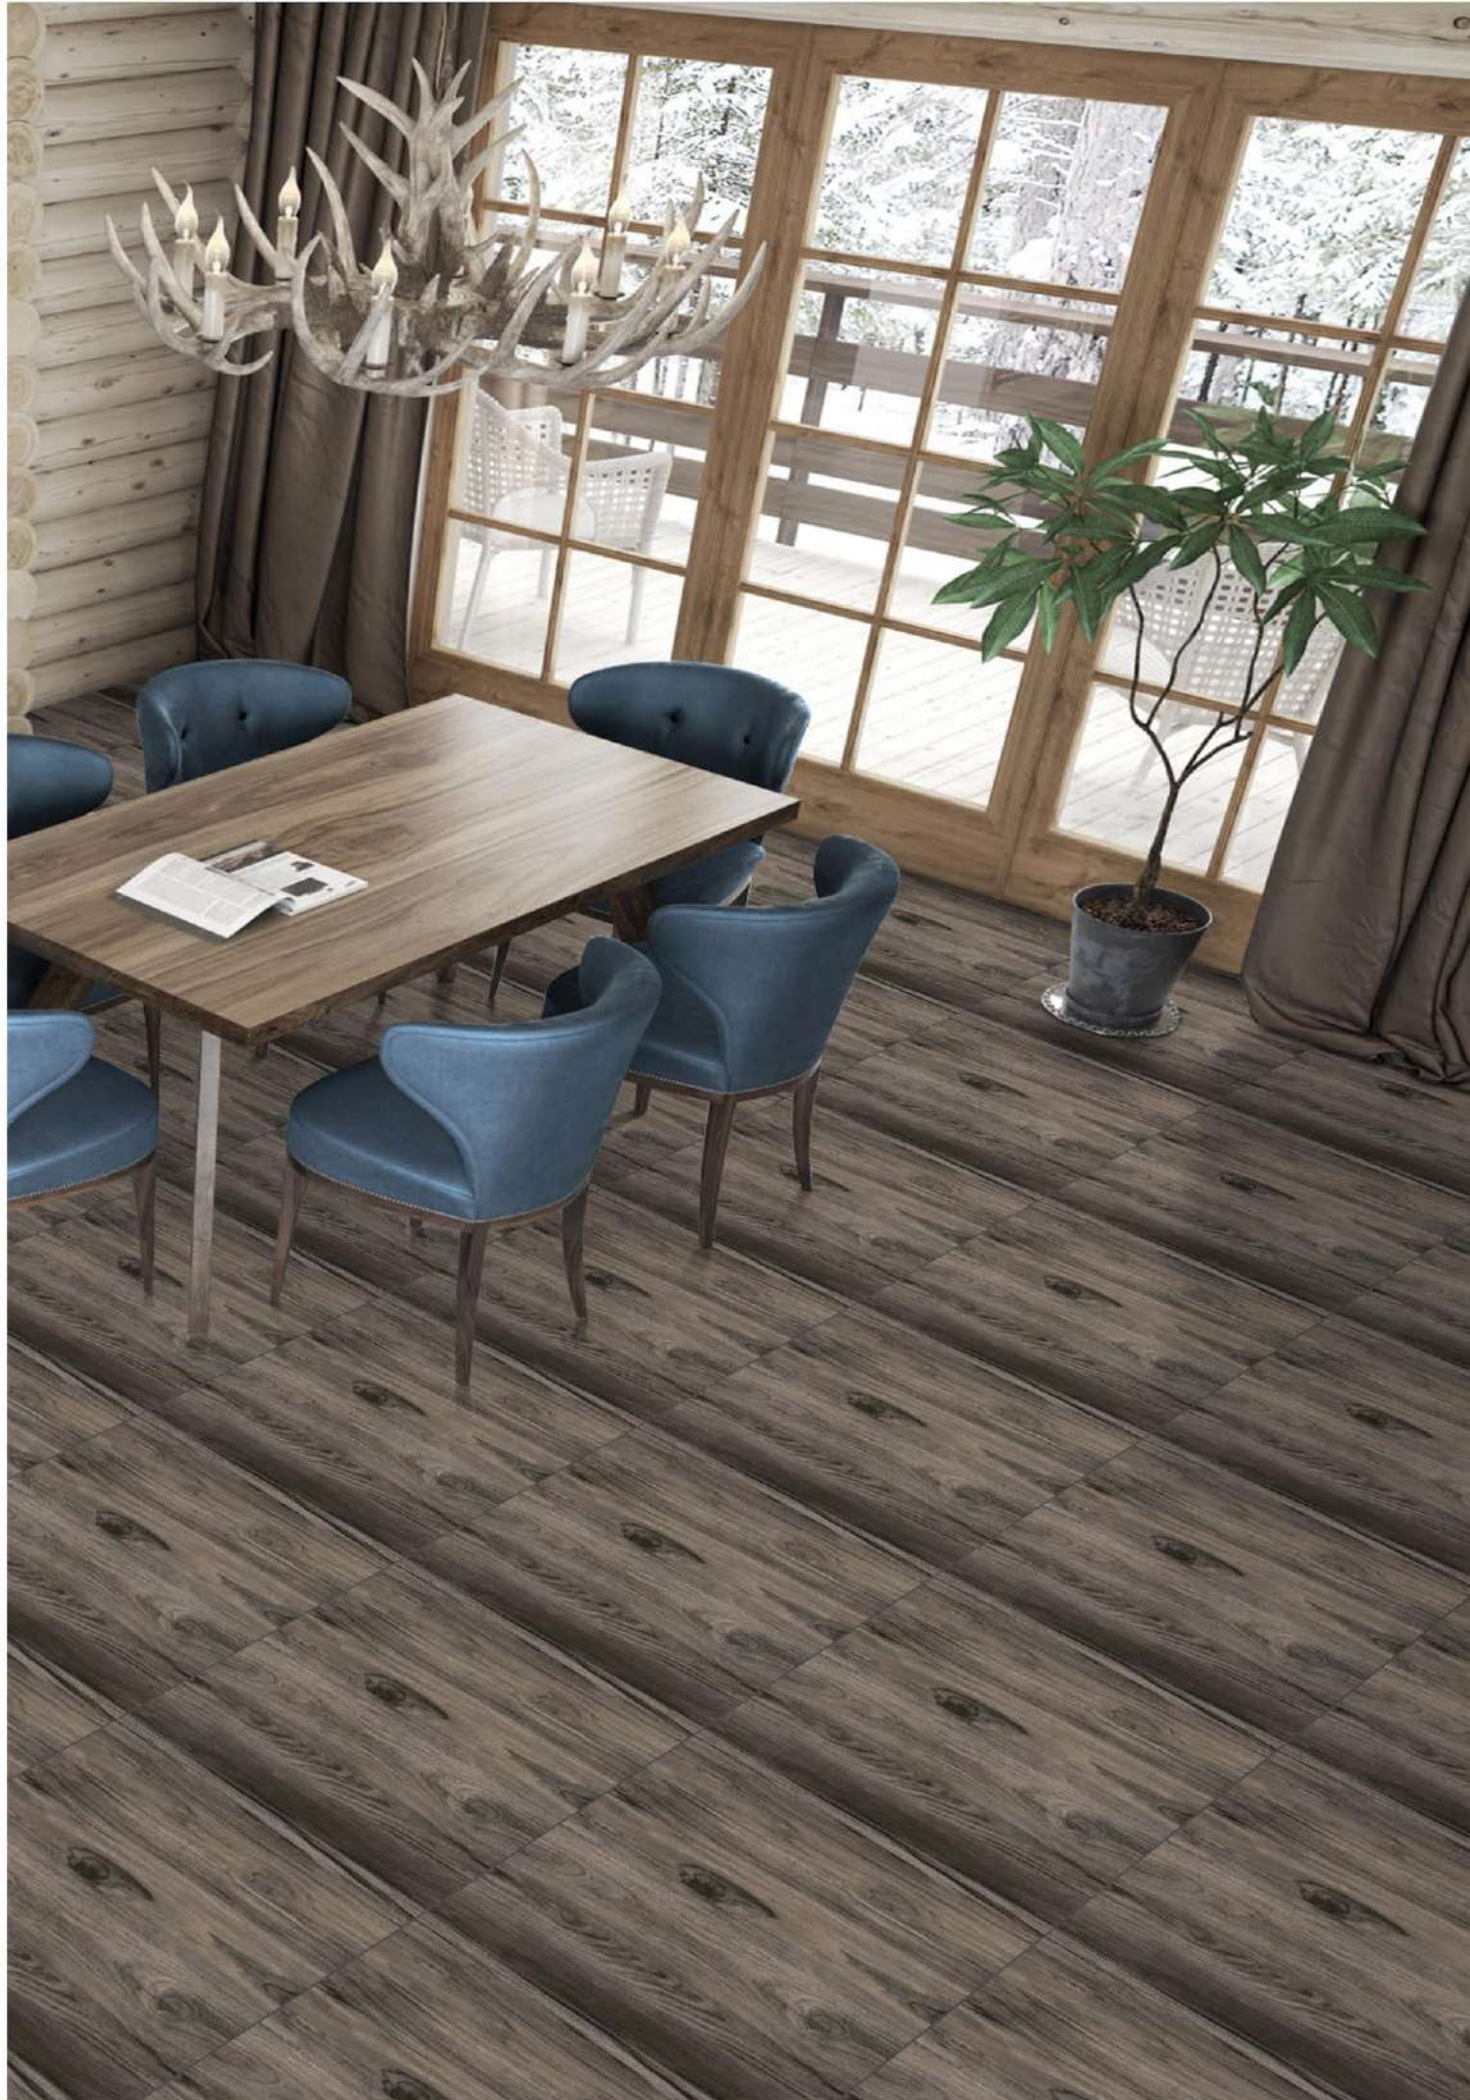

- Applicable On Wall & Floor
- HD Clarity
- Geometric Variation 3mm±
- Zero Maintenance
- Eco Friendly