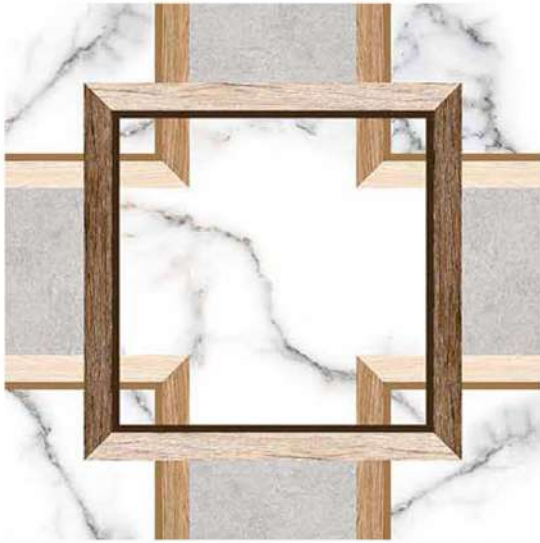

Design Code:- **S-0090**
SUGAR FINISH