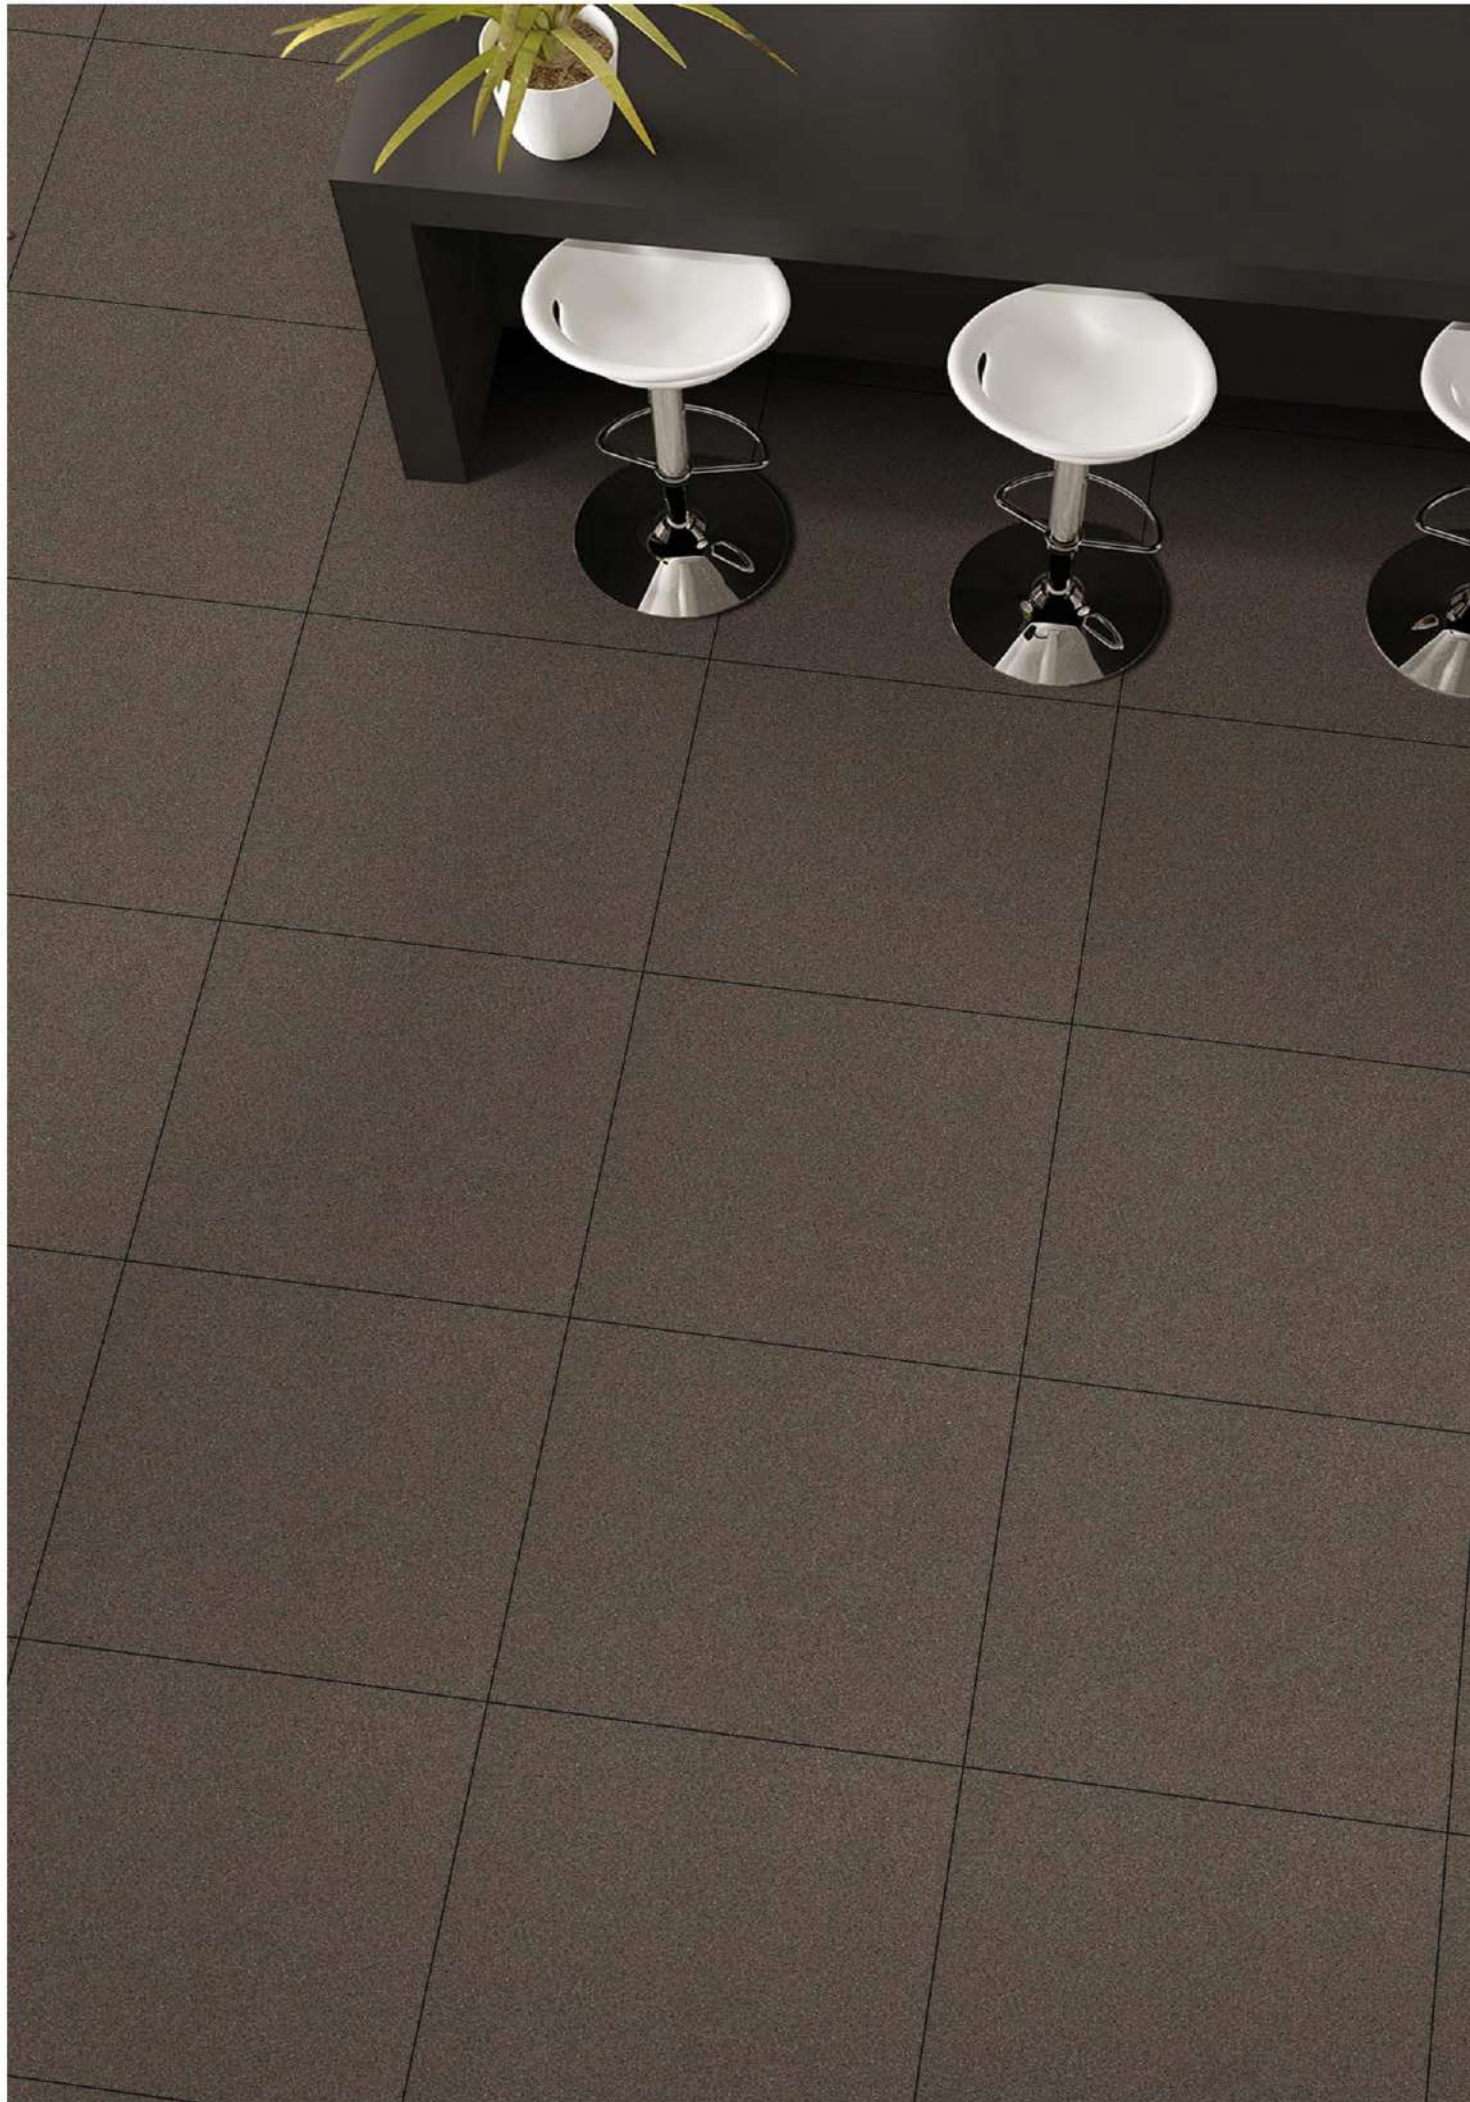

Design Code:- **S-1070**

SUGAR FINISH

- Applicable On Wall & Floor
- HD Clarity
- Geometric Variation 3mm±
- Zero Maintenance
- Eco Friendly