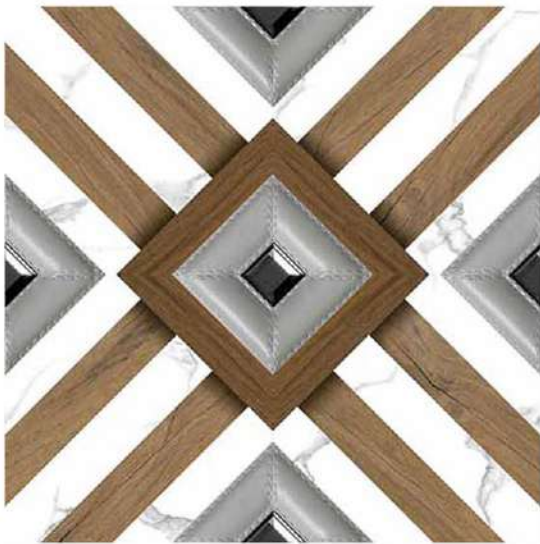

Design Code:- **S-0076**
SUGAR FINISH

- Applicable On Wall & Floor
- HD Clarity
- Geomatic Variation 3mm±
- Zero Maintenance
- Eco Friendly