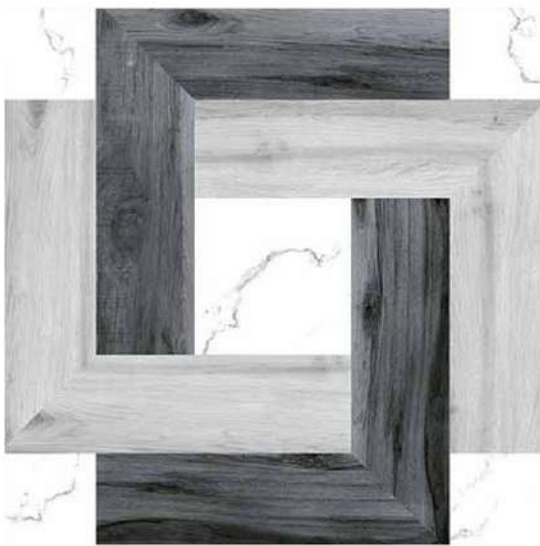

Design Code:- **S-1020**
SUGAR FINISH