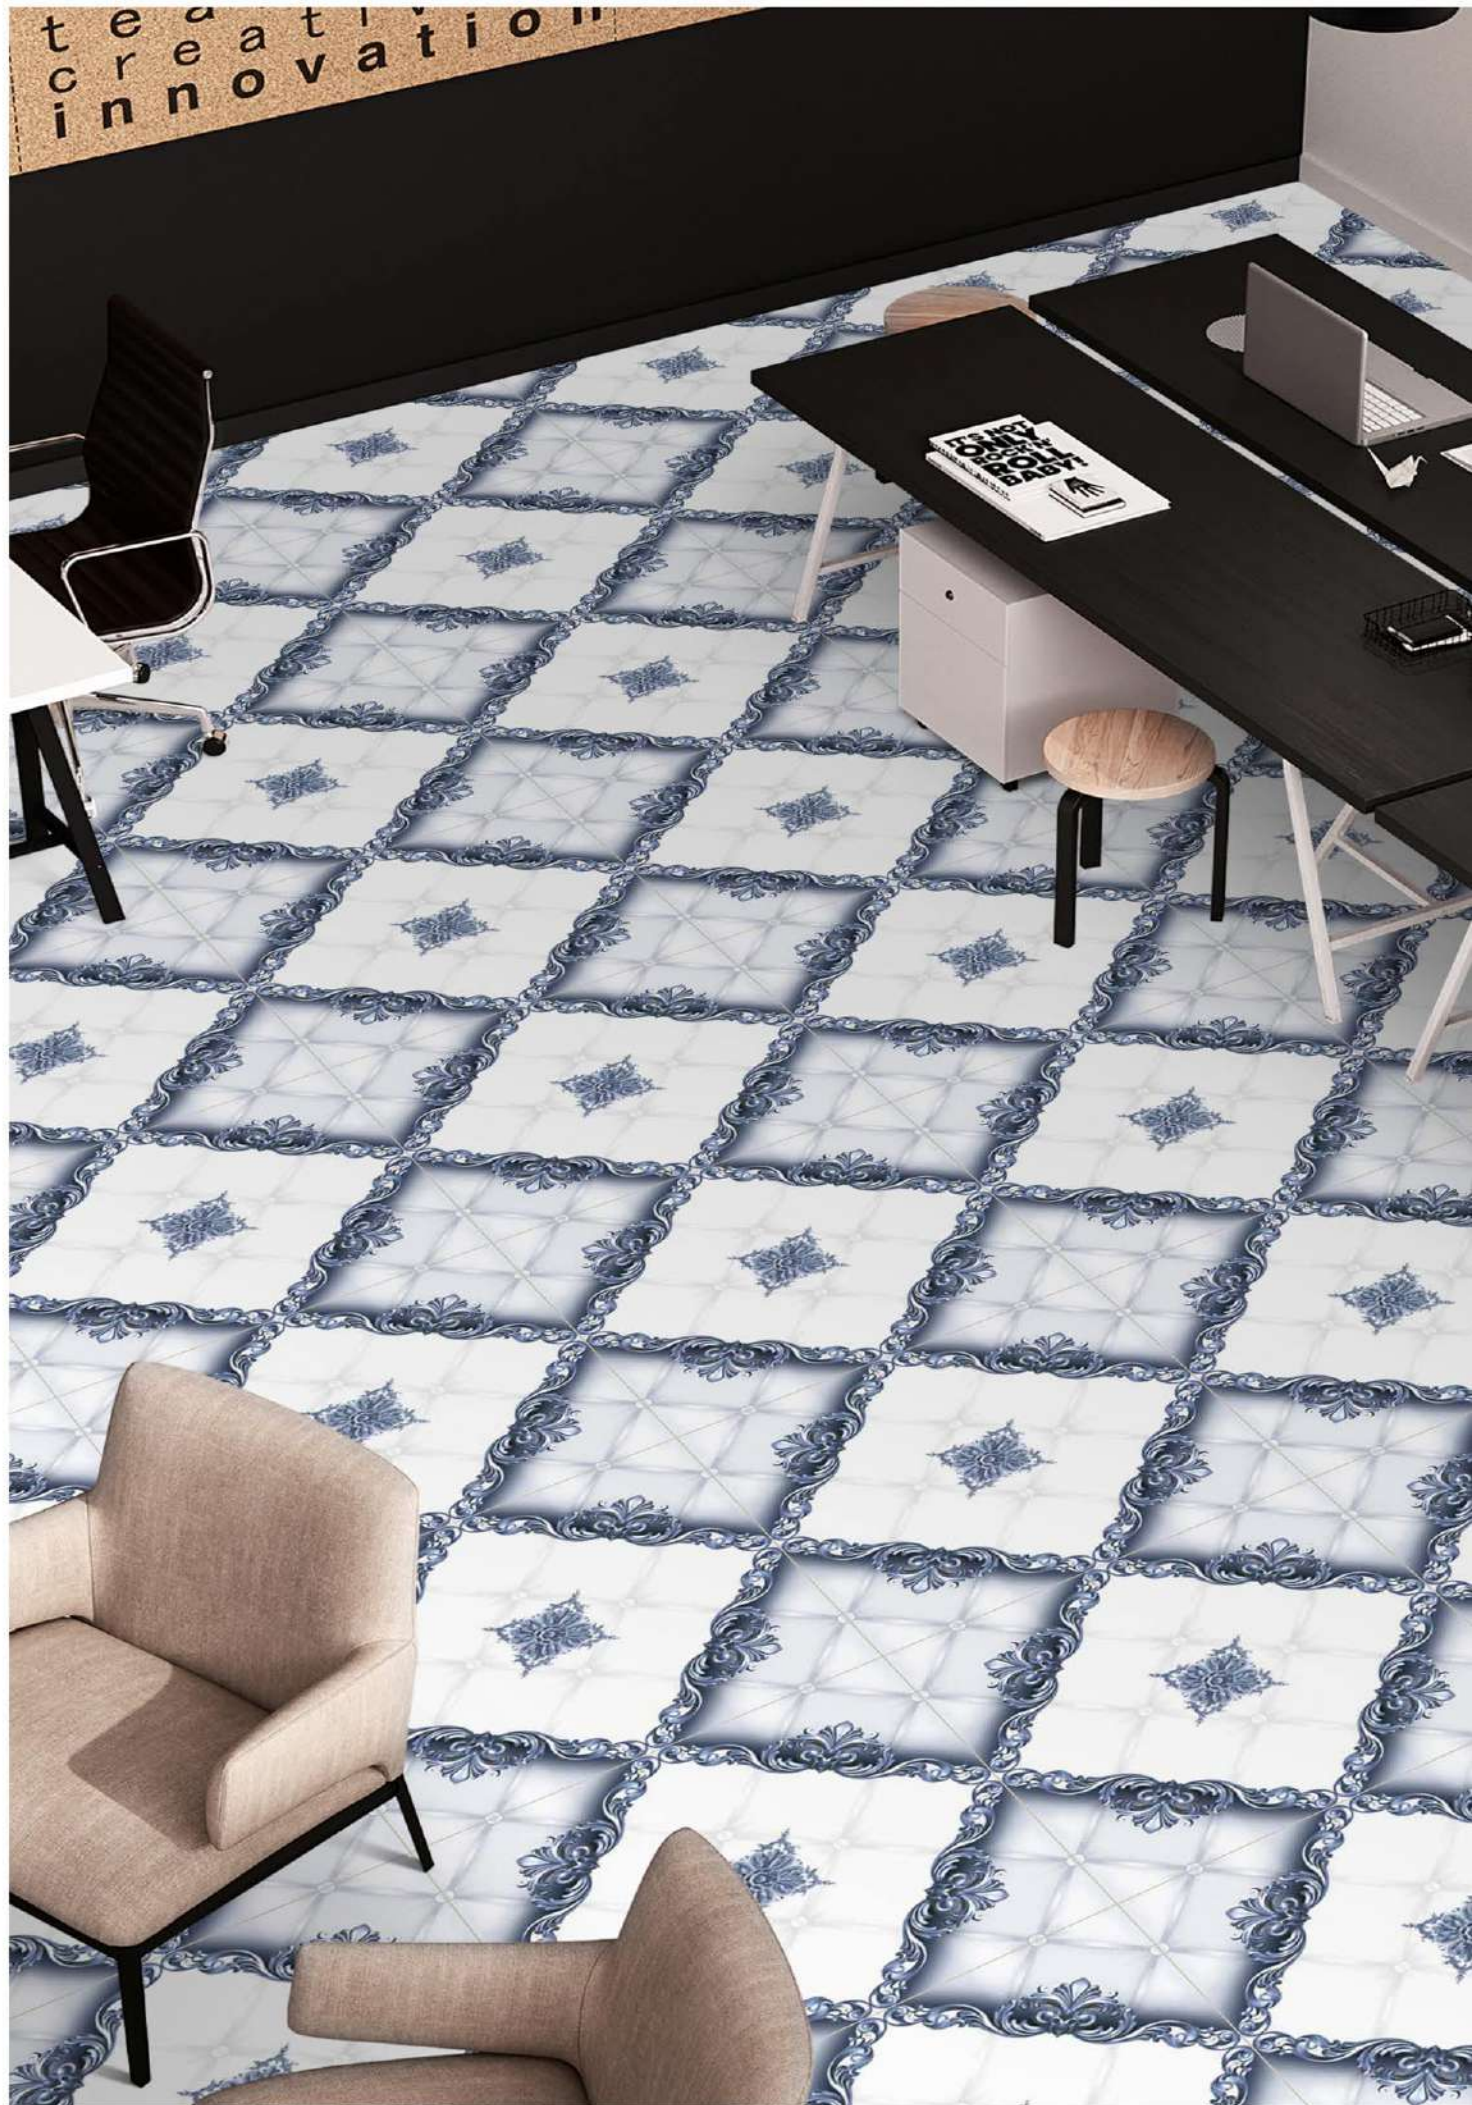

Design Code:- S-0038

SUGAR FINISH

- Applicable On Wall & Floor
- HD Clarity
- Geometric Variation 3mm±
- Zero Maintenance
- Eco Friendly