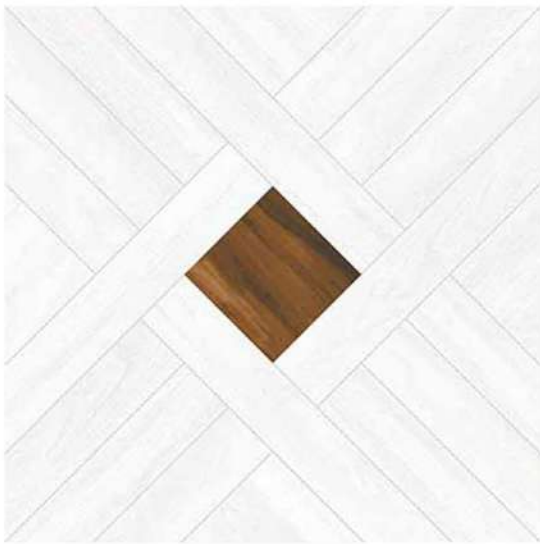

Design Code:- **S-1034**
SUGAR FINISH

- Applicable On Wall & Floor
- HD Clarity
- Geometric Variation 3mm±
- Zero Maintenance
- Eco Friendly

Design Code:- **S-1062**

SUGAR FINISH

-  Applicable On Wall & Floor
-  HD Clarity
-  Geomatic Variation 3mm±
-  Zero Maintenance
-  Eco Friendly