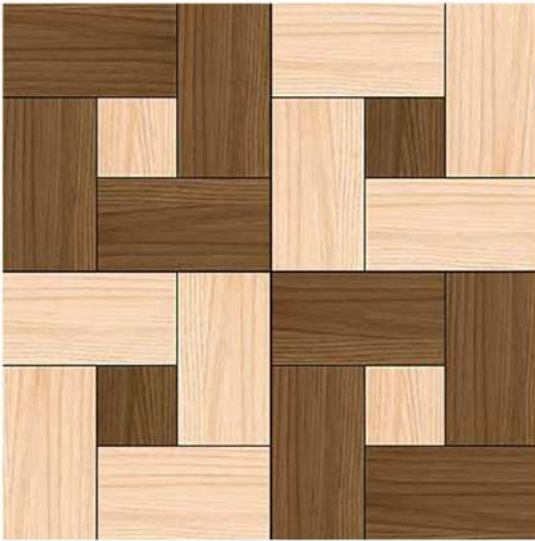

Design Code:- **S-0039**

SUGAR FINISH