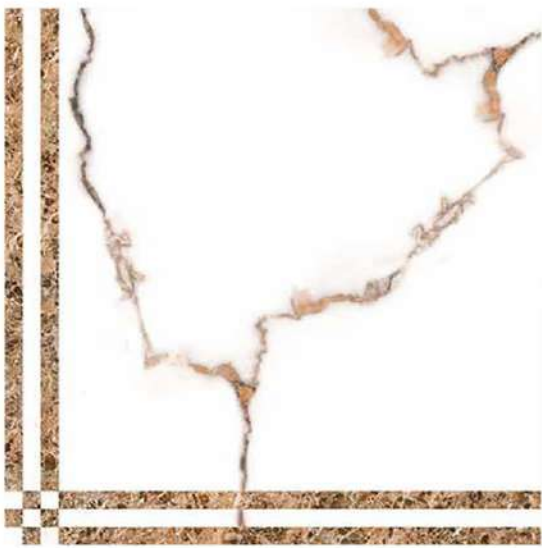

Design Code:- **S-0051**
SUGAR FINISH