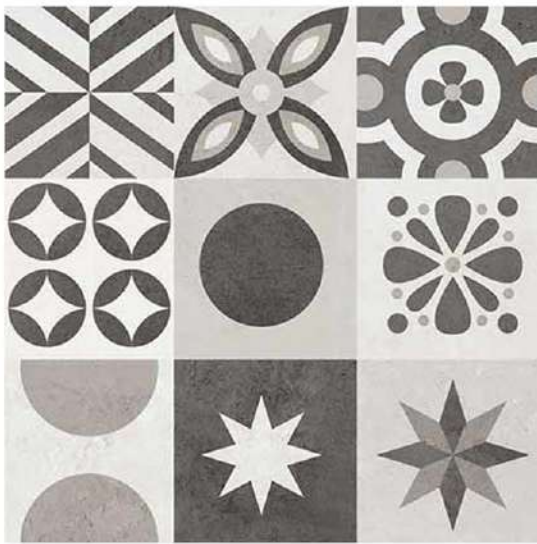

Design Code:- **S-1062**

SUGAR FINISH