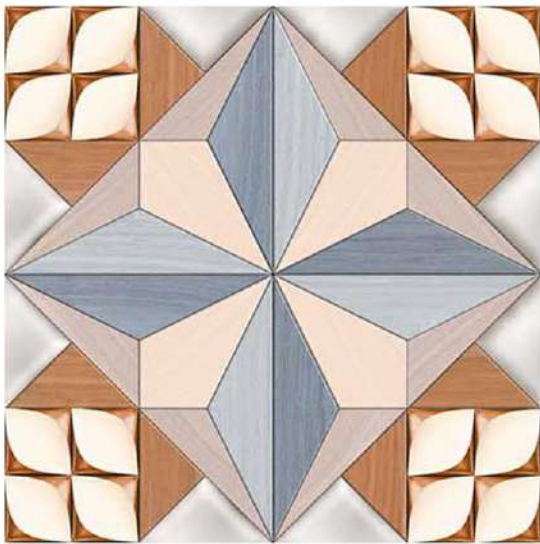

Design Code:- **S-0057**

SUGAR FINISH

- Applicable On Wall & Floor
- HD Clarity
- Geometric Variation 3mm±
- Zero Maintenance
- Eco Friendly