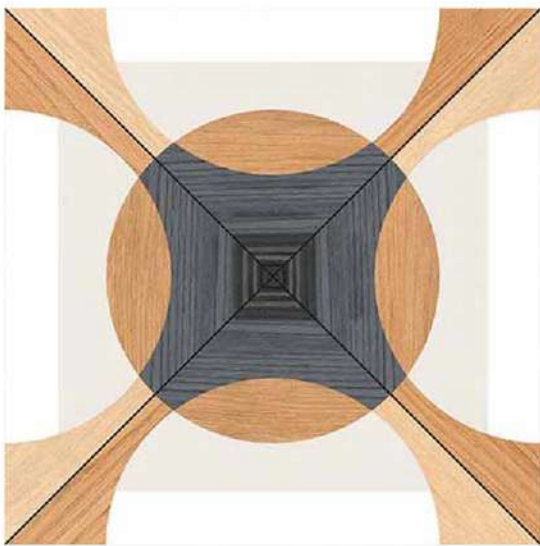

Design Code:- **S-1012**
SUGAR FINISH

-  Applicable On Wall & Floor
-  HD Clarity
-  Geometric Variation 3mm±
-  Zero Maintenance
-  Eco Friendly

Design Code:- **S-1013**
SUGAR FINISH

-  Applicable On Wall & Floor
-  HD Clarity
-  Geometric Variation 3mm±
-  Zero Maintenance
-  Eco Friendly