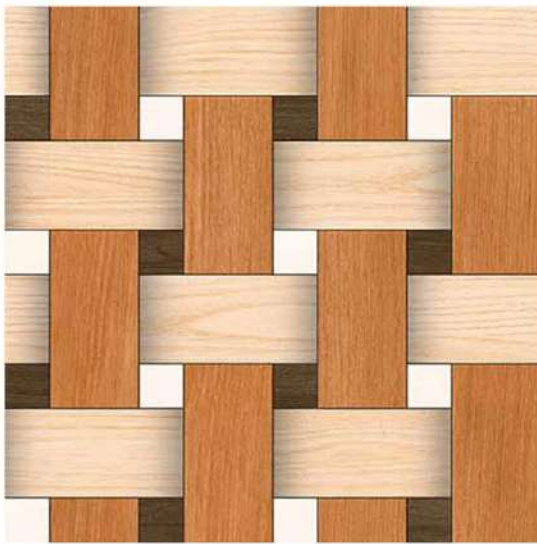

Design Code:- **S-0049**

SUGAR FINISH

-  Applicable On Wall & Floor
-  HD Clarity
-  Geomatic Variation 3mm±
-  Zero Maintenance
-  Eco Friendly

Design Code:- **S-0051**
SUGAR FINISH

-  Applicable On Wall & Floor
-  HD Clarity
-  Geometric Variation 3mm±
-  Zero Maintenance
-  Eco Friendly