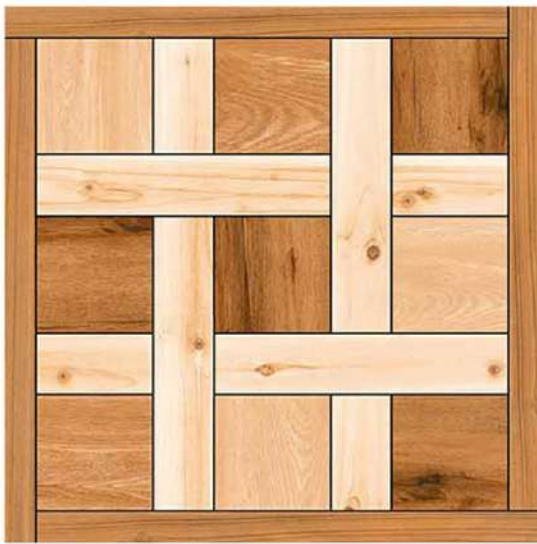

Design Code:- **S-1016**

SUGAR FINISH

- Applicable On Wall & Floor
- HD Clarity
- Geometric Variation 3mm±
- Zero Maintenance
- Eco Friendly